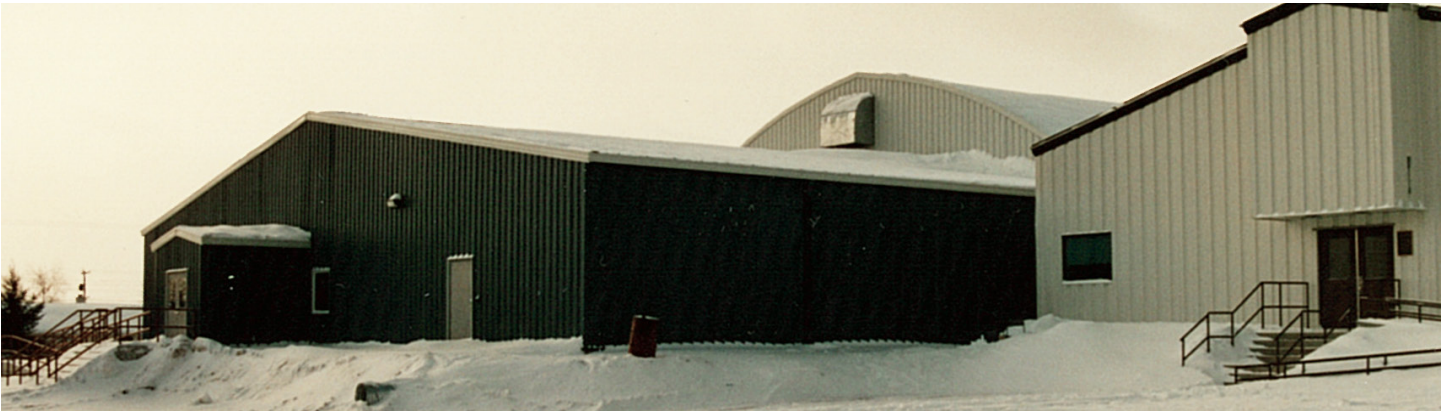

COCHENOUR ARENA

Location. **Cochenour, Ontario**
Industry. **Recreation**
Area. **29,700 sq.ft**

The Cochenour Arena is located in Cochenour near Red Lake Ontario and is a modern facility with standard size ice surface, heated seating area, five dressing rooms and large lobby with concession booth.

We did a large retrofit to the arena that included a quonset-type structure at the back of the facility which houses the actual ice rink, while the new lobby and concession booth area is a rigid frame structure. Light bounces between the white ice surface and bright, white-painted ceiling and quonset beams.

The project also included a small lean-to structure at the back of the ice rink to house the zamboni.

**CONTEMPORA STEEL
BUILDERS**
SOLID BUILDING

On time. On budget.